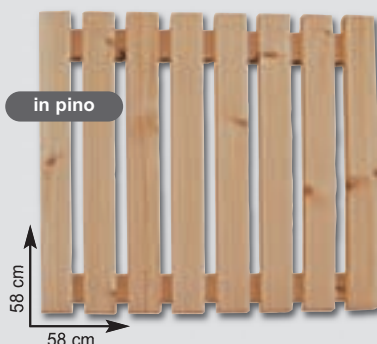

in pino

€ **10,90** sconto **16,15%**
anziché € ~~13,00~~

Pedana doccia

Ref. 464042