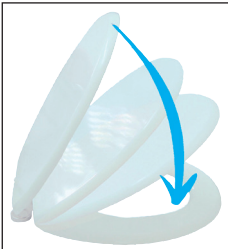

Set 3 lampade solari

1 led, finitura inox, h cm 39. Cod. 1099024

~~8,00€~~

-62,63%

2,99€

Doccetta monogetto light

Disponibile in vari colori, Ø cm 10. Cod. 642153-4-6-7

~~29,90€~~