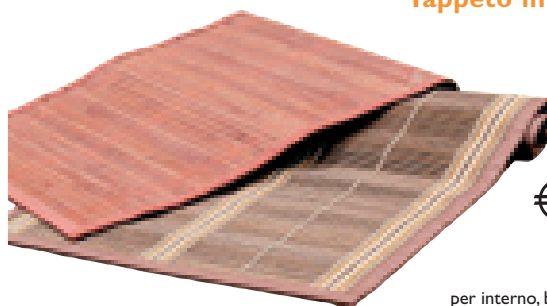

per interno, bordi rinforzati in cotone